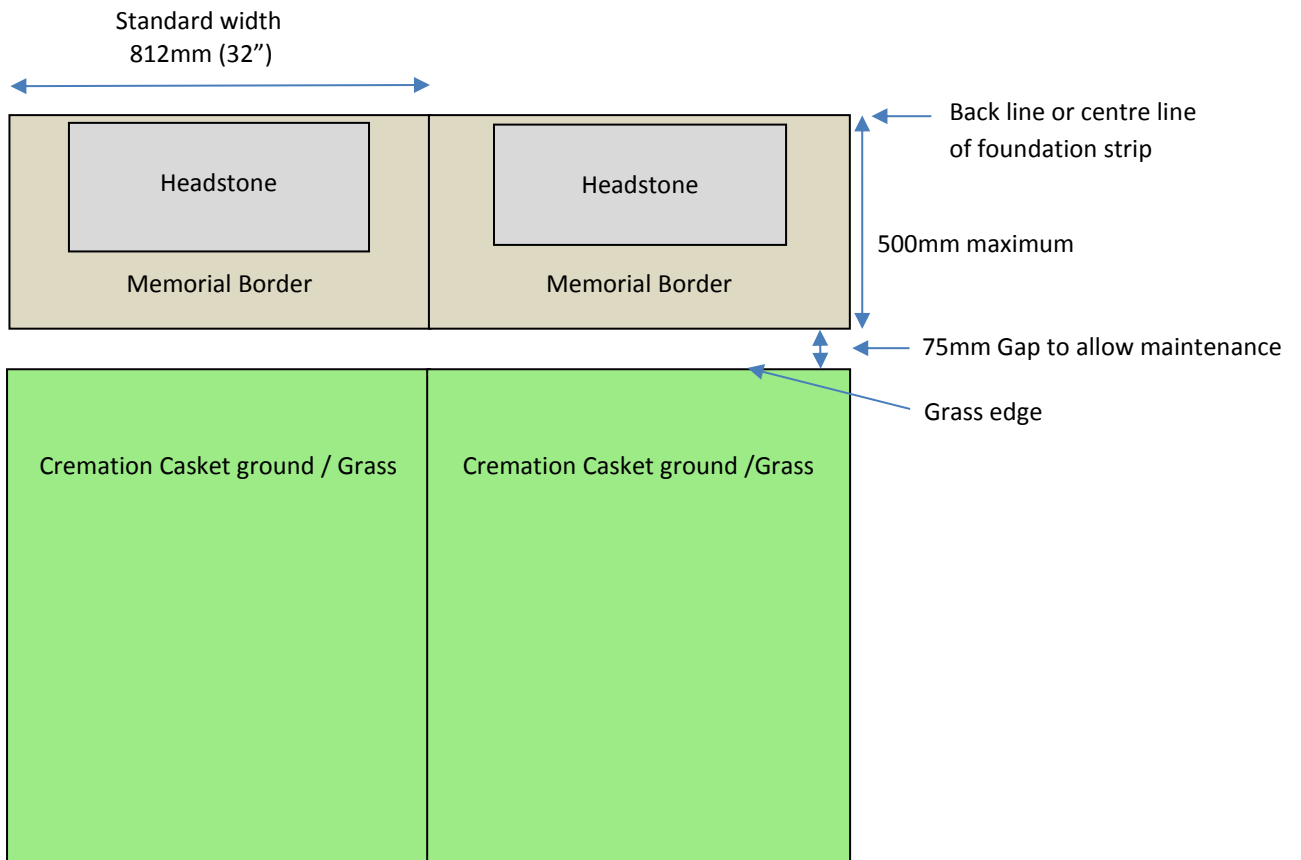

Memorial Border – Standard Cremation Casket Lair

Note: Drawing not to scale