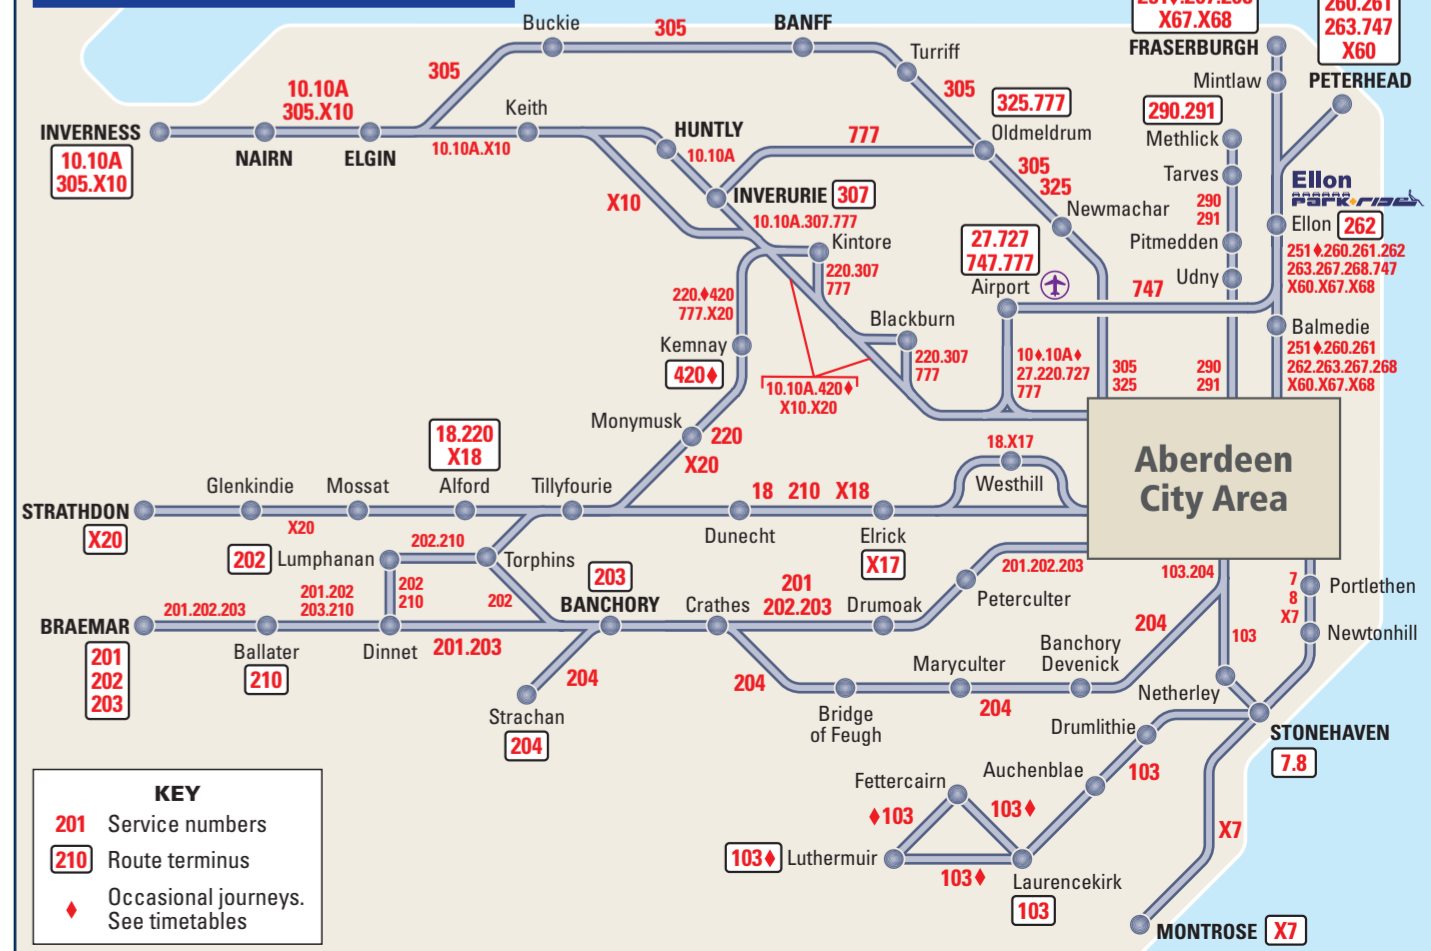

Bus services to and from Aberdeenshire