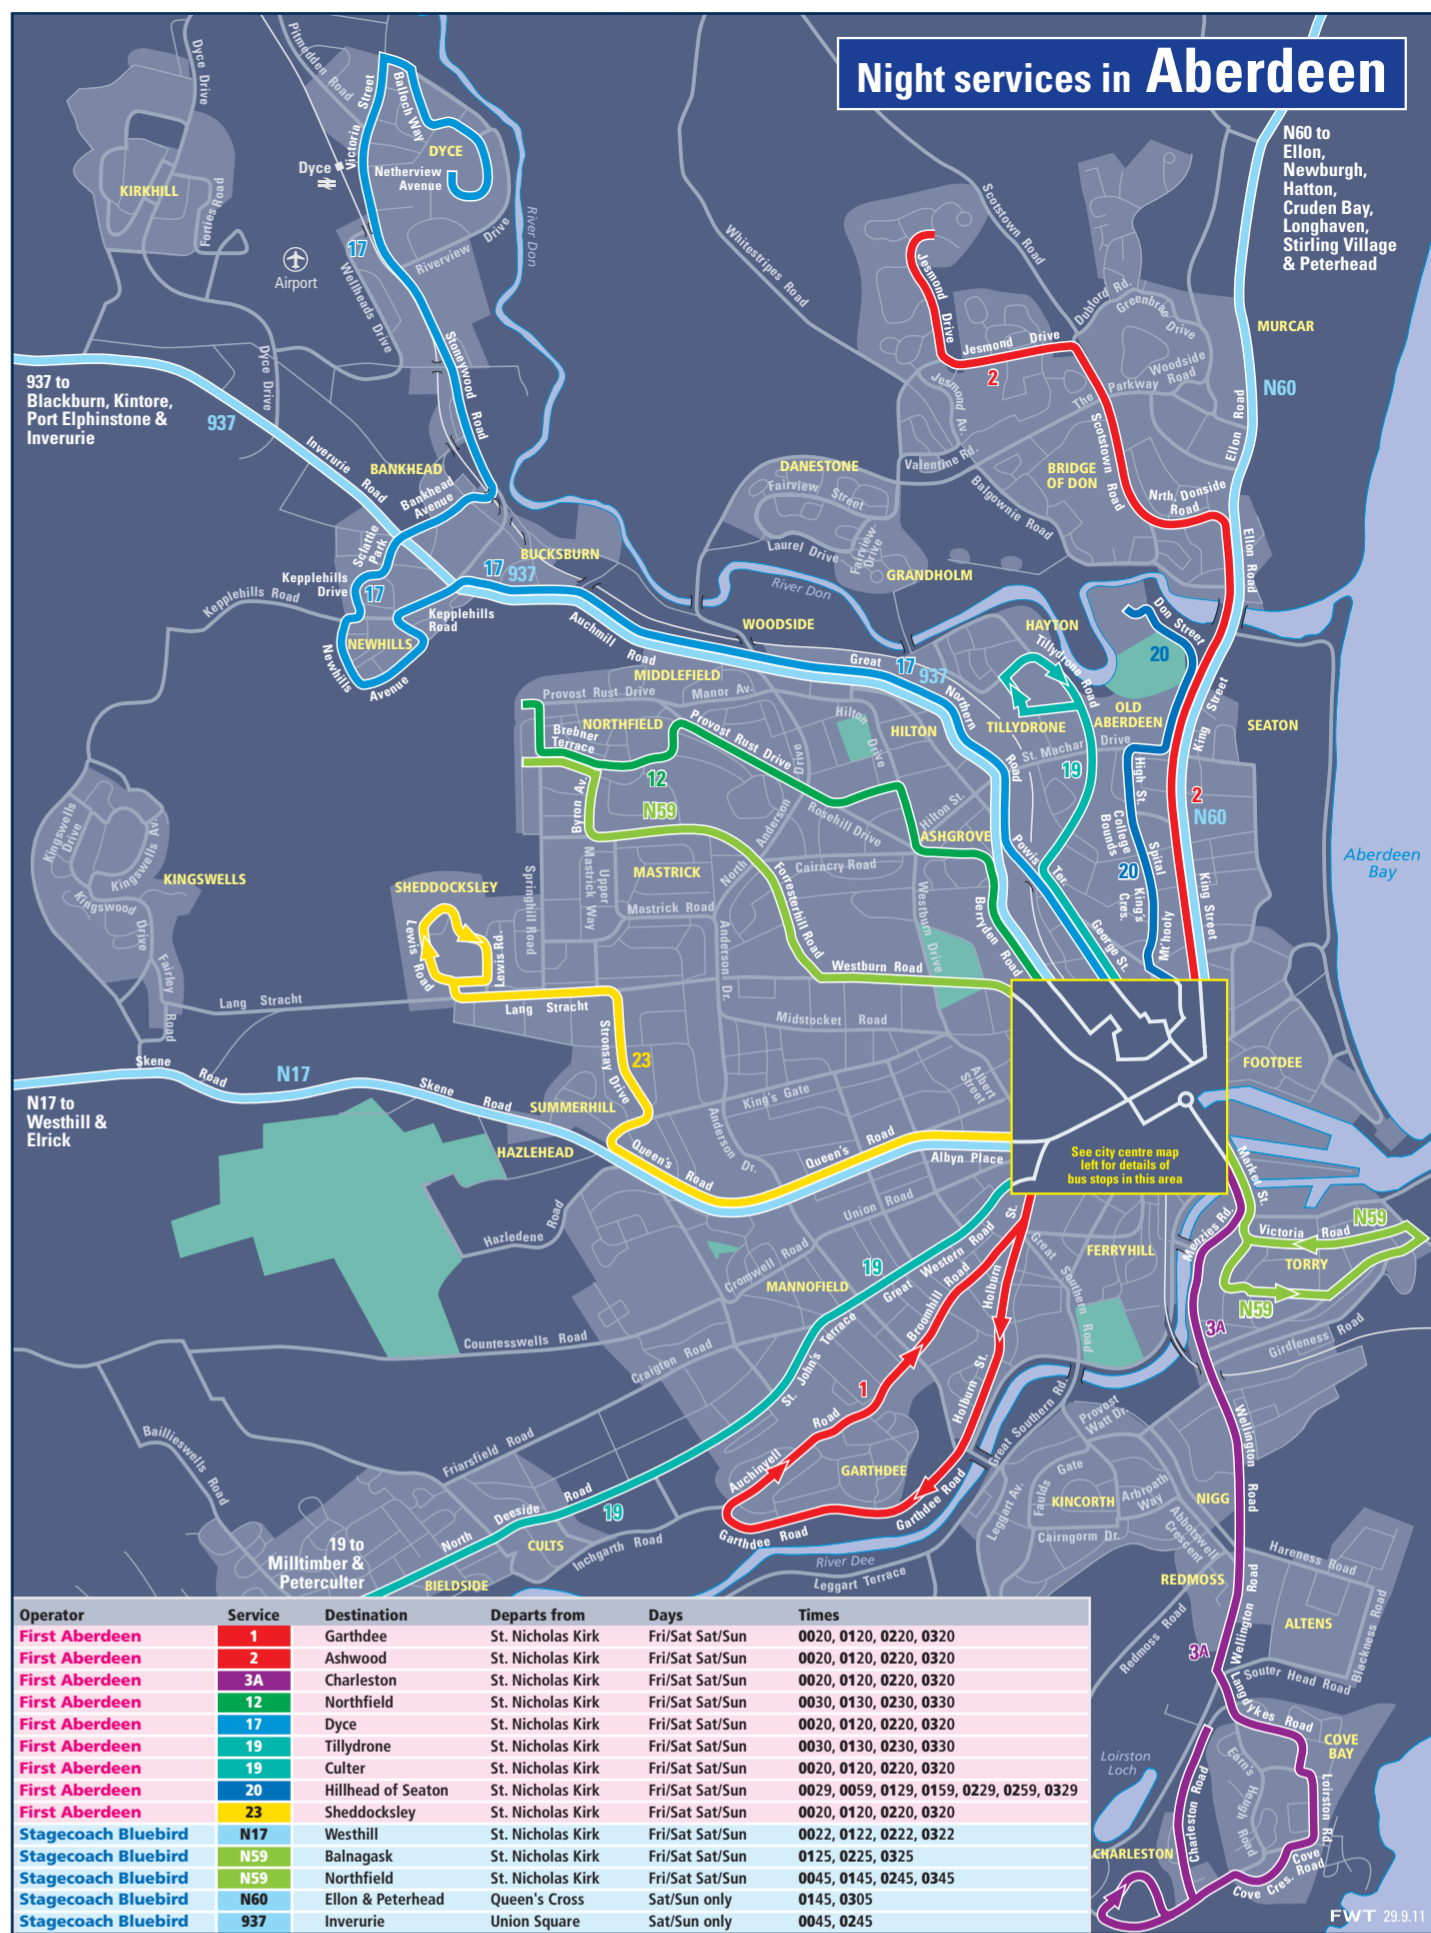

ABERDEEN CITY public transport guide

This new revised edition of the **Aberdeen City Public Transport Guide** has been produced by Aberdeen City Council with assistance from First in Aberdeen, Stagecoach Bluebird and Bain's Coaches.

Inside you will find easy to read colour-coded maps of Aberdeen's daytime and night bus networks. There is also a city centre plan showing all bus stops accompanied by a destination list to help you find the right departure point to catch your bus. Our SMS Stop Information panel will help you get up-to-the minute departure information for individual bus stops with just a simple text.

With a quick guide to places of interest, a list of bus operators and useful telephone numbers this is the guide to help you make the most of travelling around Aberdeen City.

For detailed journey information and help with travel planning, contact:

SMS Stop Information

The City Centre map above shows where the bus stops are located. Each bus stop will have a flag displaying an ID code and the number of the buses that stop there. Each bus stop also has an SMS Code which is listed in the table below.

Some stops have Real Time Information Displays, which tells you the time of the next First Aberdeen bus coming to the stop. If you want to find out the times of buses to the stop you can either look at the websites listed or contact the bus company directly.

If you would like to text for information try one of the following.

For next departures
Text the bus stop code, eg 23234729 to 0777 608 2 608 to get the times of the next buses from your chosen stop.

For next departures on a specific route
Text the bus stop code followed by an exclamation mark and then the bus service number, eg 23234729!50 to 0777 608 2 608.