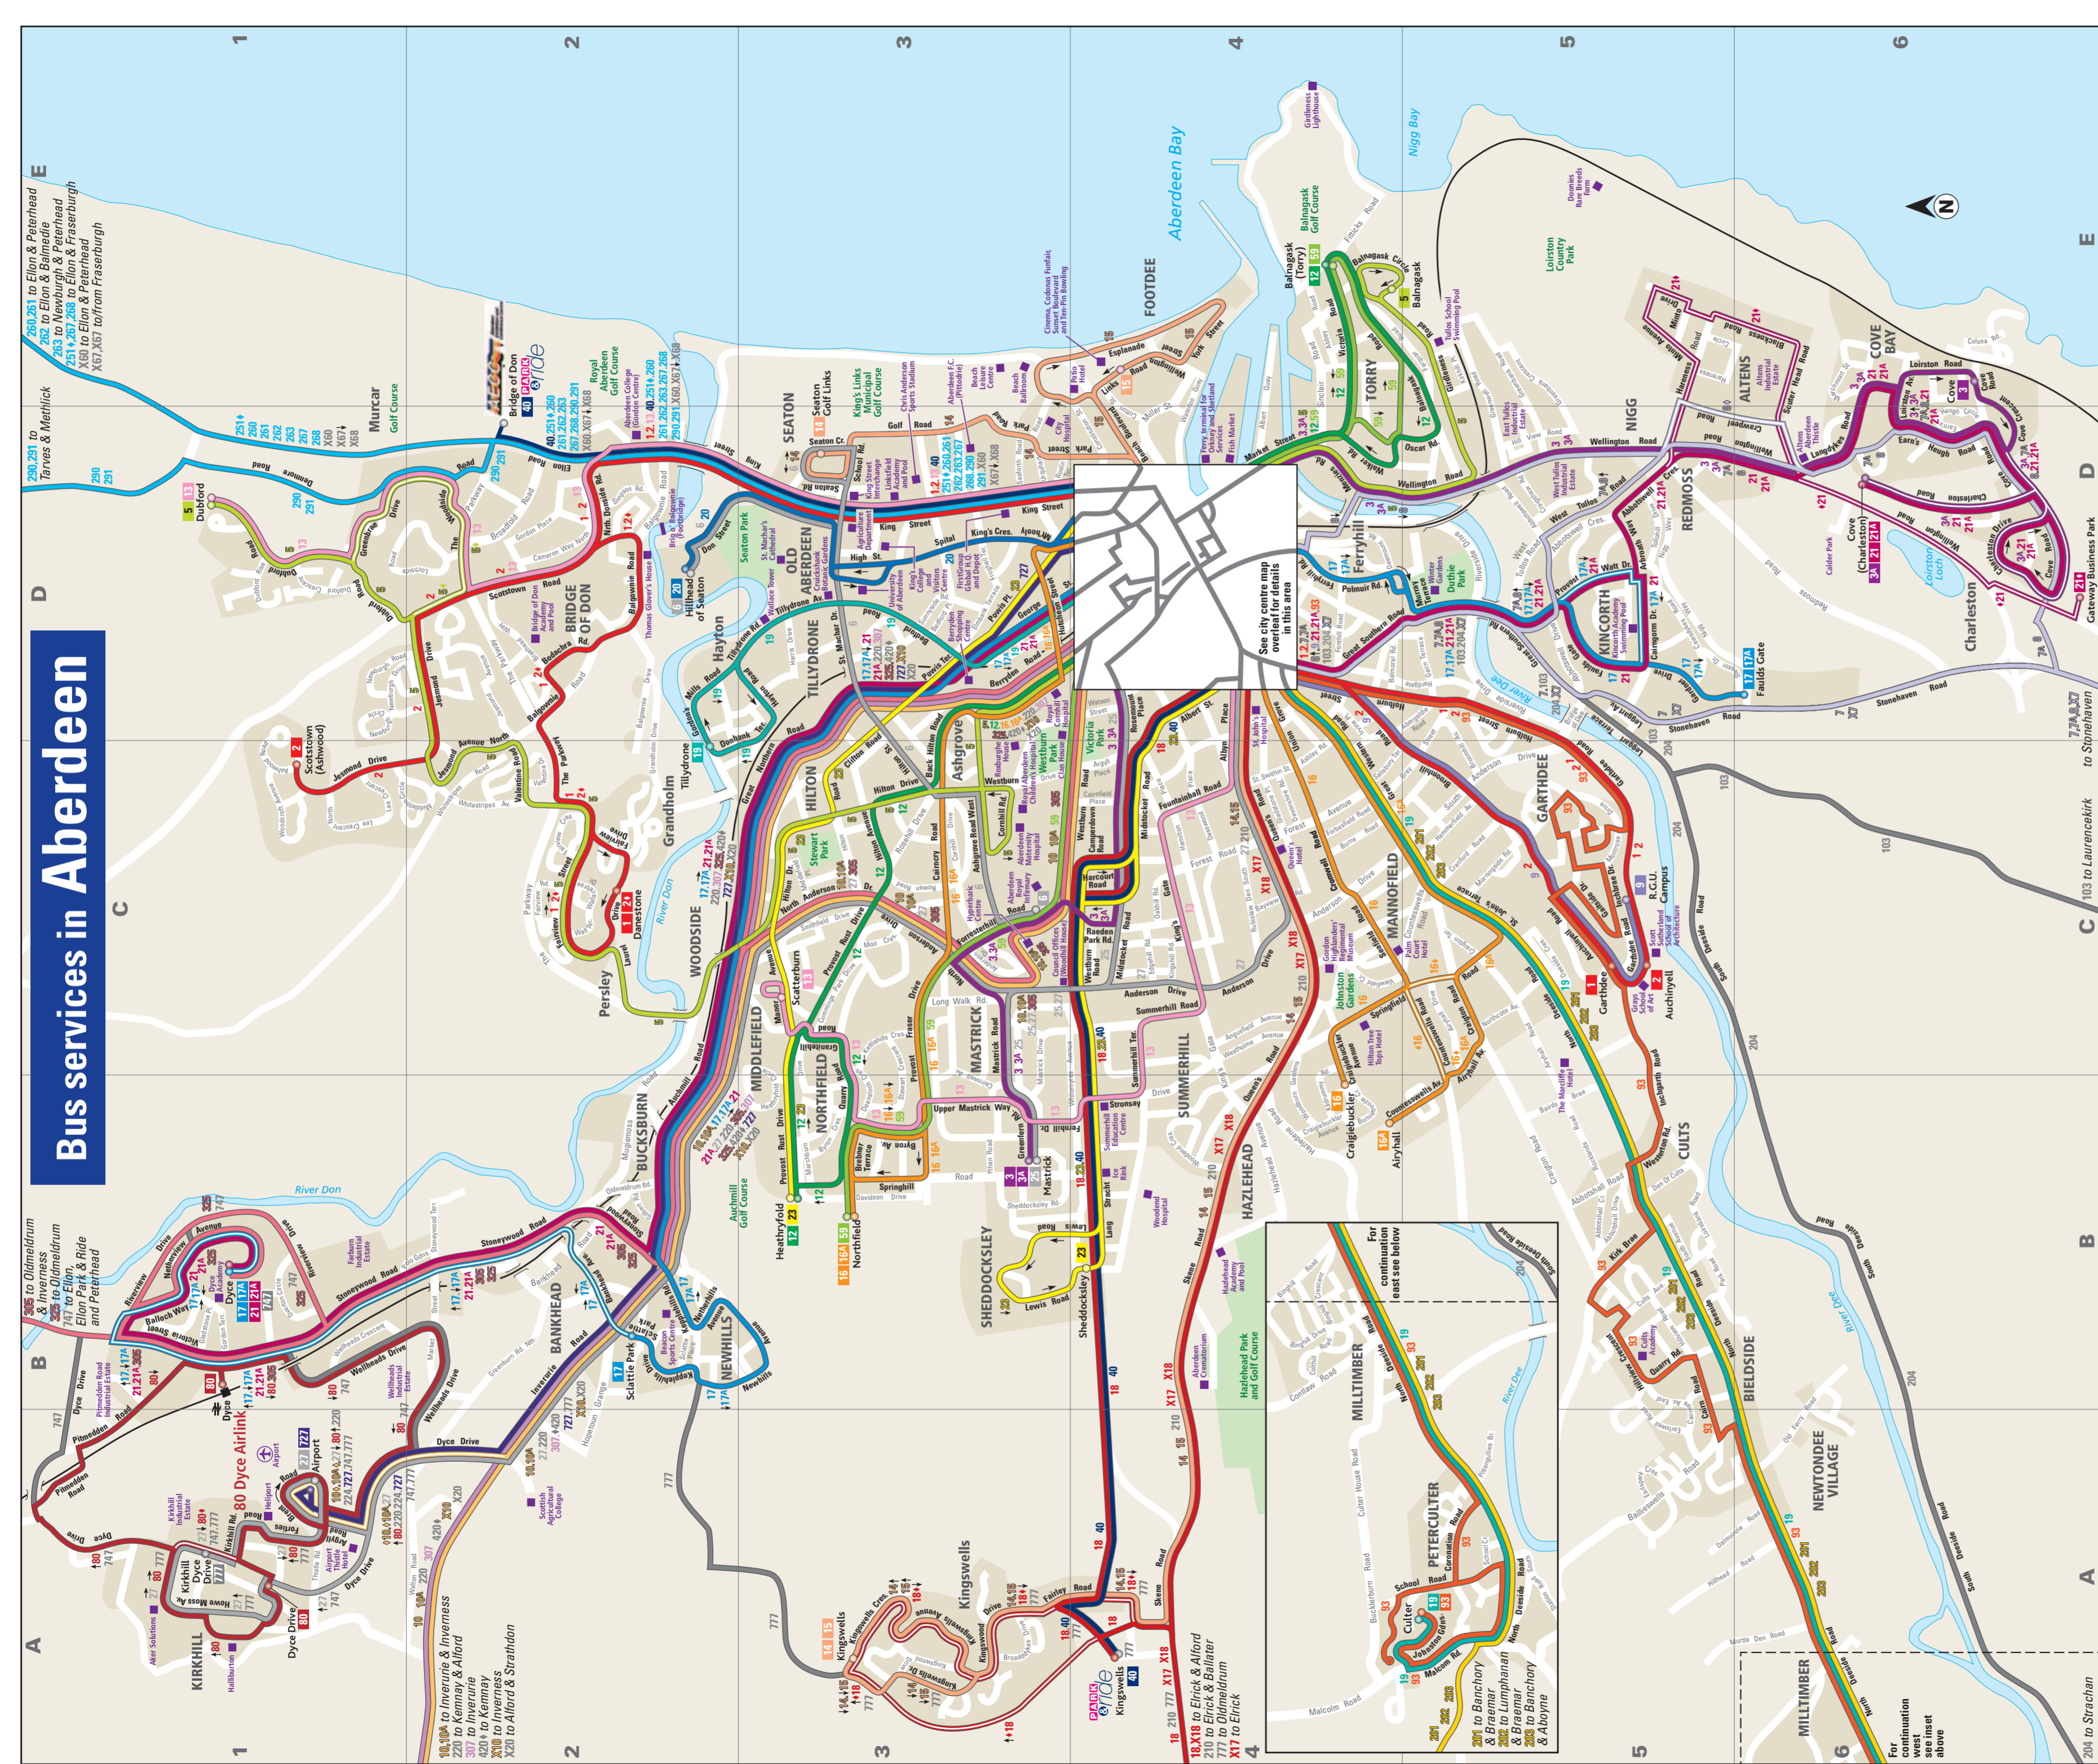

Bus services in Aberdeen

Main Services (with an hourly or better service)

Other variations exist to some routes at peak times, evenings and Sundays.
For full details of timetables phone Traveline on 0871 200 22 33

Routes 1, 2	Route 17A (Eves & Sun)
Routes 3, 3A	Route 19
Route 5	Route 20
Route 6	Route 21 (Eves & Sun)
Routes 7, 7A, 8, X7	Route 23
Route 9	Route 25
Route 9 (6.6J, non time only)	Route 27
Route 10	Route 40 (P&R)
Route 10 (Occasional journeys)	Route 59
Route 12	Route 80
Routes 201, 202, 203	Route 83
Routes 251, 260, 261, 262, 263, 267, 268, 290, 291	Routes 10A, 10A, X10
Routes 305, 325	Routes 14, 15
Route 307	Routes 16, 16A
Route 727	Routes 16, 16A (Eves & Sun)
	Route 307
	Route 727

Other Less Frequent Services

Routes 103, 204, 210, 220, 420, 747, 777, X20, X60, X67, X68

Note: Show only where different to the main services

- Route terminus
- Occasional journeys
- Direction of arrow shown
- Places of interest
- Railway line and station

Scale: 0 to 1.12 km / 0 to 1.12 miles

Produced by FWT 21.81 www.fwt.co.uk