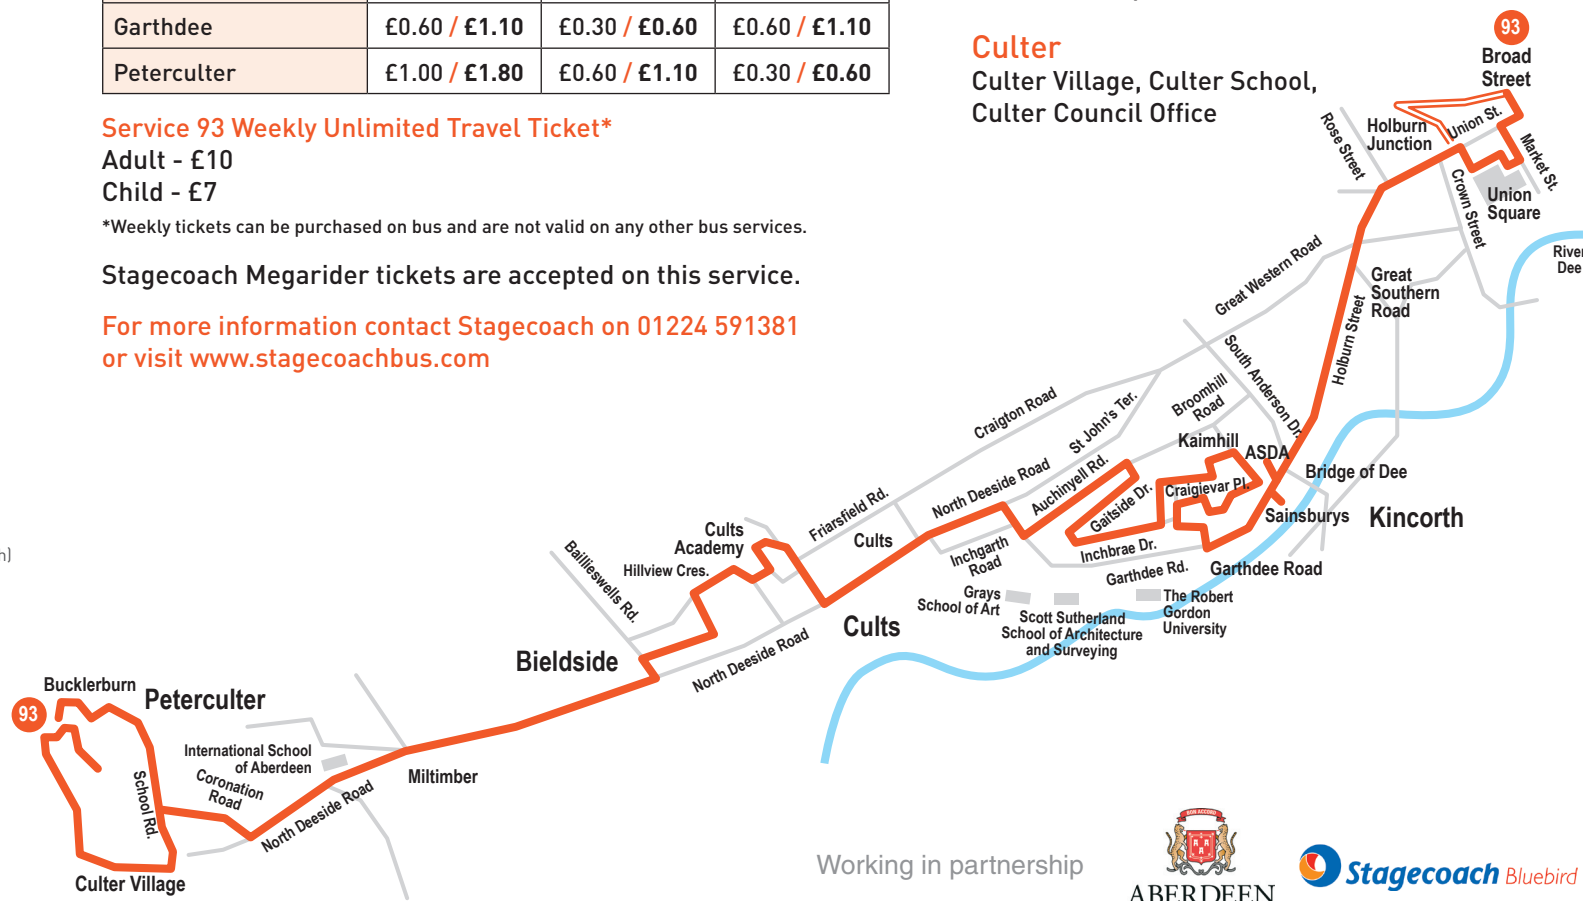

Fares

Adult - Single / Return	City Centre	Garthdee	Peterculter
Union Square	£0.50 / £0.90	£1.00 / £1.80	£1.50 / £2.70
Garthdee	£1.00 / £1.80	£0.50 / £0.90	£1.00 / £1.80
Peterculter	£1.50 / £2.70	£1.00 / £1.80	£0.50 / £0.90

Child - Single / Return	City Centre	Garthdee	Peterculter
Union Square	£0.30 / £0.60	£0.60 / £1.10	£1.00 / £1.80
Garthdee	£0.60 / £1.10	£0.30 / £0.60	£0.60 / £1.10
Peterculter	£1.00 / £1.80	£0.60 / £1.10	£0.30 / £0.60

Service 93 Weekly Unlimited Travel Ticket*

Adult - £10

Child - £7

*Weekly tickets can be purchased on bus and are not valid on any other bus services.

Stagecoach Megarider tickets are accepted on this service.

For more information contact Stagecoach on 01224 591381 or visit www.stagecoachbus.com

Places to visit en route

Garthdee

Asda, Sainsburys, B&Q, Boots, Curry's, Ski Centre, RGU/RGU Sport, David Lloyd.

Cults

Cults shops i.e. Kelly of Cults, Cults Hotel, Cults Academy

Bieldside

Bieldside shops, Waterwheel Inn

Culter

Culter Village, Culter School, Culter Council Office

Working in partnership